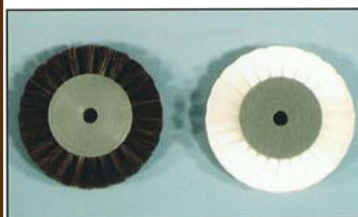

**Impression Cylinder Jacket**

Available for most Heid presses. Superior fit. Great savings over buying direct!

**RP7825-GTO52**  
**RP8967-SM52**  
**RP8035- 102**

**Control Buttons**

SD2C1R - Emergency Stop 35mm  
SDD2F2S - Push and Rotate to Maintain  
SD2A2S - Push Forward (Black)  
SD2H2Y - Turn for 2 Position Yellow  
SD2A2U - Push Button Full Guard  
B915114B - Heid CPC Consol (4 prong)  
B915114 - Heid CPC Consol Ink Control  
SD3G2S - 2-Way Selector Switch  
SD3G3S - 3-Way Selector Switch  
SD2E1B - Blue Toggle Switch  
SD2E1W - White Toggle Switch